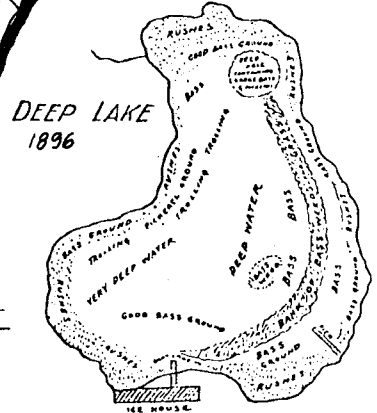

## DEEP LAKE

200 acres  
 Maximum Depth 52 ft.  
 Shoreline 2.8 miles  
 Largemouth Bass,  
 Northern Pike, Grass  
 Pickerel, Walleye,  
 Channel Catfish, Bluegill,  
 Crappie, Sunfish, Perch,  
 Brown & Black Bullhead,  
 Carp & Bowfin Dogfish.  
 In 1975-76, 600 Rainbow  
 and Golden Rainbow Trout  
 were put into the lake.  
*None have been caught*

## JACK & LIDIA'S RESORT

38610 N. Edgewood  
 Lake Villa, IL 60046

847/356-1389

Do Not Throw Leftover  
 Minnows, Cans, Bottles  
 Or Any Rubbish Into The Lake

RT. 83  
 LAKE VILLA

RT. 132 GRAND AVENUE

DEEP LAKE ROAD