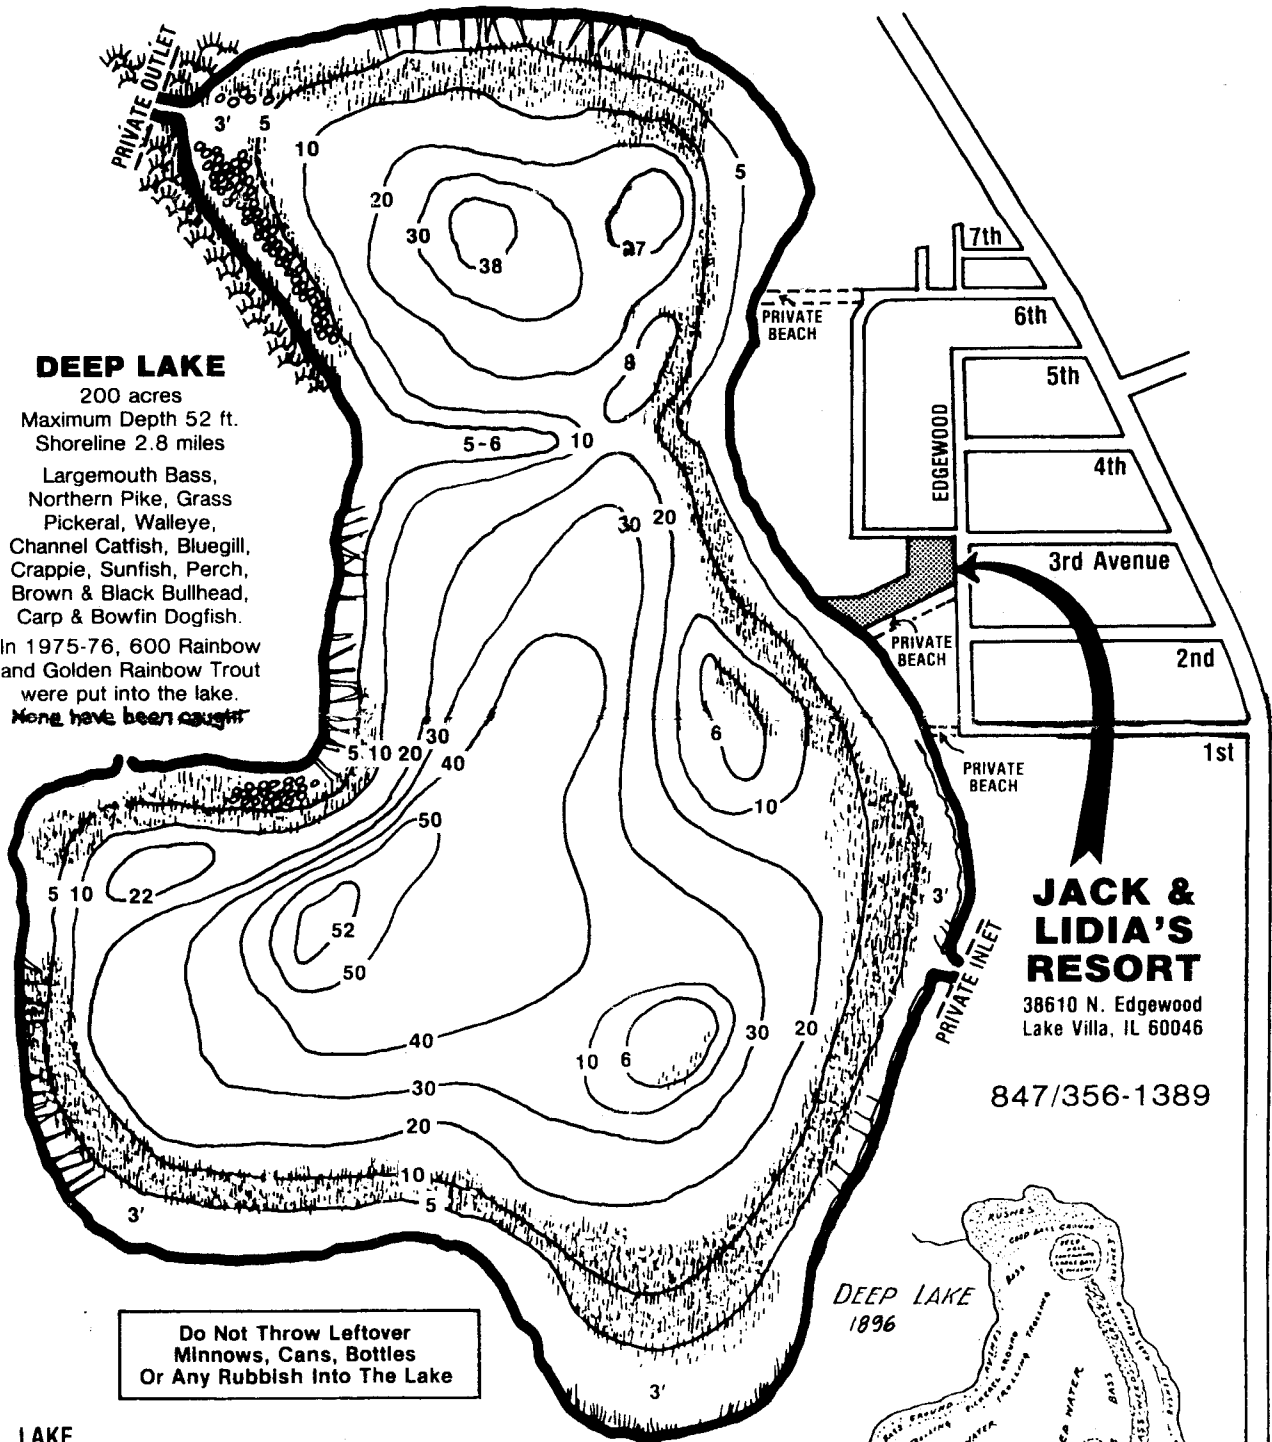

# WELCOME TO JACK & LIDIA'S RESORT

ON DEEP LAKE

## DEEP LAKE

200 acres  
 Maximum Depth 52 ft.  
 Shoreline 2.8 miles  
 Largemouth Bass,  
 Northern Pike, Grass  
 Pickerel, Walleye,  
 Channel Catfish, Bluegill,  
 Crappie, Sunfish, Perch,  
 Brown & Black Bullhead,  
 Carp & Bowfin Dogfish.  
 In 1975-76, 600 Rainbow  
 and Golden Rainbow Trout  
 were put into the lake.  
*None have been caught*

## JACK & LIDIA'S RESORT

38610 N. Edgewood  
 Lake Villa, IL 60046

847/356-1389

Do Not Throw Leftover  
 Minnows, Cans, Bottles  
 Or Any Rubbish Into The Lake

RT. 83  
 LAKE VILLA

RT. 132 GRAND AVENUE

DEEP LAKE ROAD